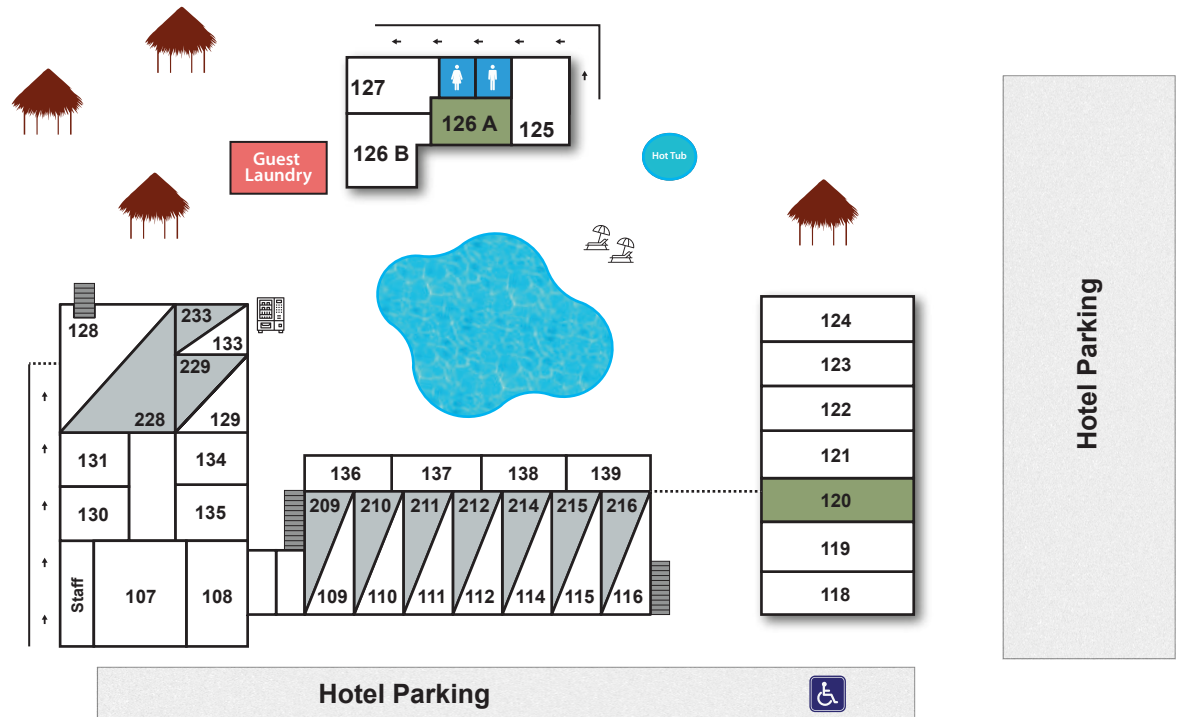

KEY

- Lobby/Front Desk
- Guest Laundry Area
- The Big Tiki Lounge (Full Bar)
- Second Floor Unit
- ADA Room
- Vending Machine (Ice, Food, Drinks)
- Restrooms
- Tiki+Grill Area
- Walk-Up Bar
- The Porthole Grille Food Truck (11am - 9pm)
- Gate
- Bicycle Rental & Golf Cart Rental Parking
- Handicap Parking

Calle Miramar

Beach Road

Calle Menorca

Beach Access