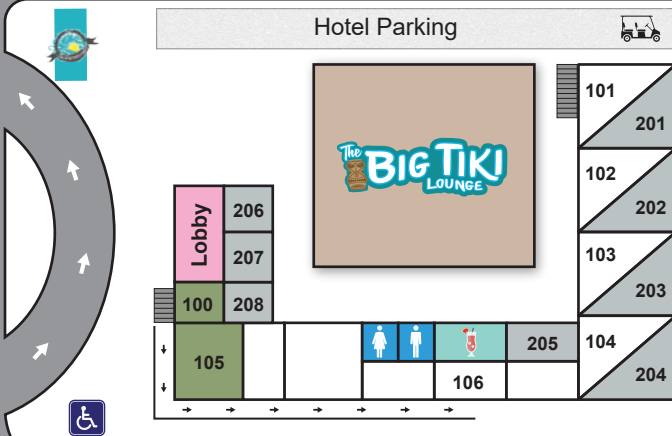

KEY

- Lobby/Front Desk
- Guest Laundry Area
- The Big Tiki Lounge (Full Bar)
- Second Floor Unit
- ADA Room
- Vending Machine (Ice, Food, Drinks)
- Restrooms
- Tiki+Grill Area
- Walk-Up Bar
- The Porthole Grille Food Truck (11am - 9pm)
- Gate
- Bicycle Rental & Golf Cart Rental Parking
- Handicap Parking

Calle Miramar

Beach Road

Calle Menorca

Beach Access