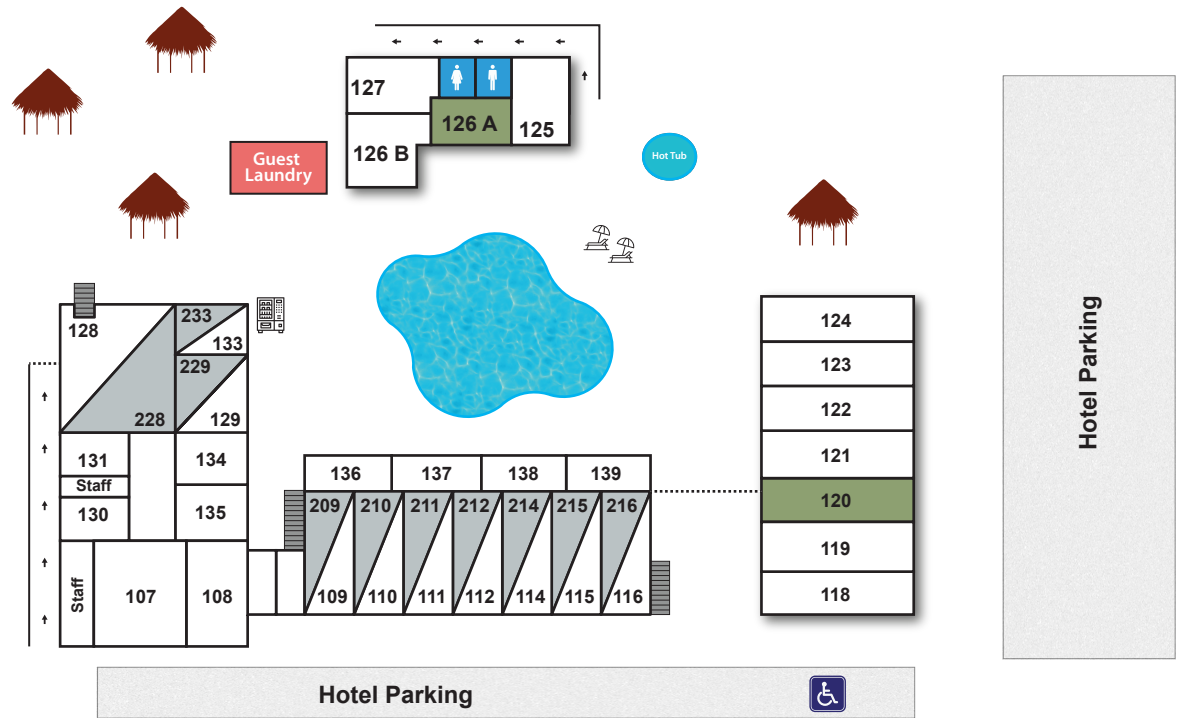

**KEY**

- Lobby/Front Desk
- Guest Laundry Area
- The Big Tiki Lounge (Full Bar)
- Second Floor Unit
- ADA Room
- Vending Machine
- Restrooms
- Tiki+Grill Area
- Walk-Up Bar
- The Big Tiki Kitchen Food Truck (11am - 9pm)
- Gate
- Bicycle Rental & Golf Cart Rental Parking
- Handicap Parking

Calle Miramar

Beach Road

Beach Access