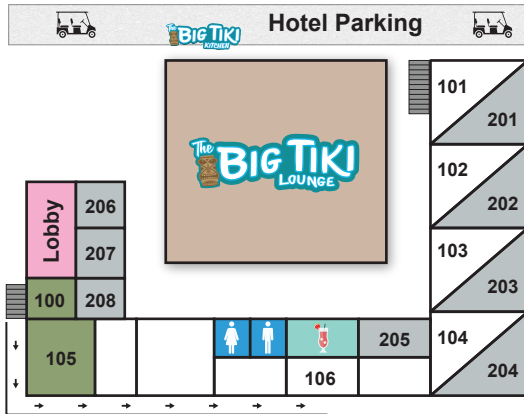

**KEY**

- Lobby/Front Desk
- Guest Laundry Area
- The Big Tiki Lounge (Full Bar)
- Second Floor Unit
- ADA Room
- Vending Machine
- Restrooms
- Tiki+Grill Area
- Walk-Up Bar
- The Big Tiki Kitchen Food Truck (11am - 9pm)
- Gate
- Bicycle Rental & Golf Cart Rental Parking
- Handicap Parking

Calle Miramar

Beach Road

Beach Access